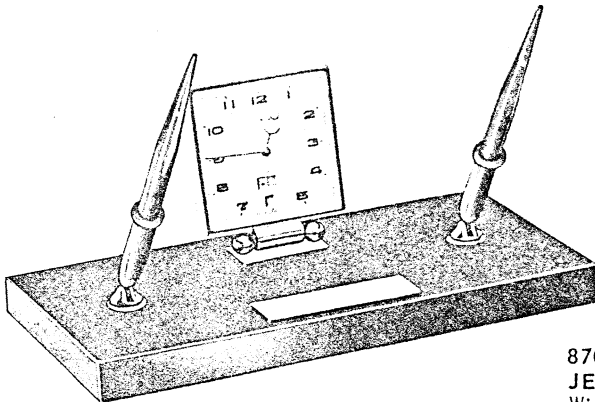

SHEAFFER'S NEW DESK SET LINE

5 x 10"

8701J

JET CRYSTAL

With (2) 121SKD White Dot Pens $87.50

With 5SKD Pen, pencil or ballpoint (any two) 72.50

(Includes No. 591-8 Day Perpetual Date & Day Clock)